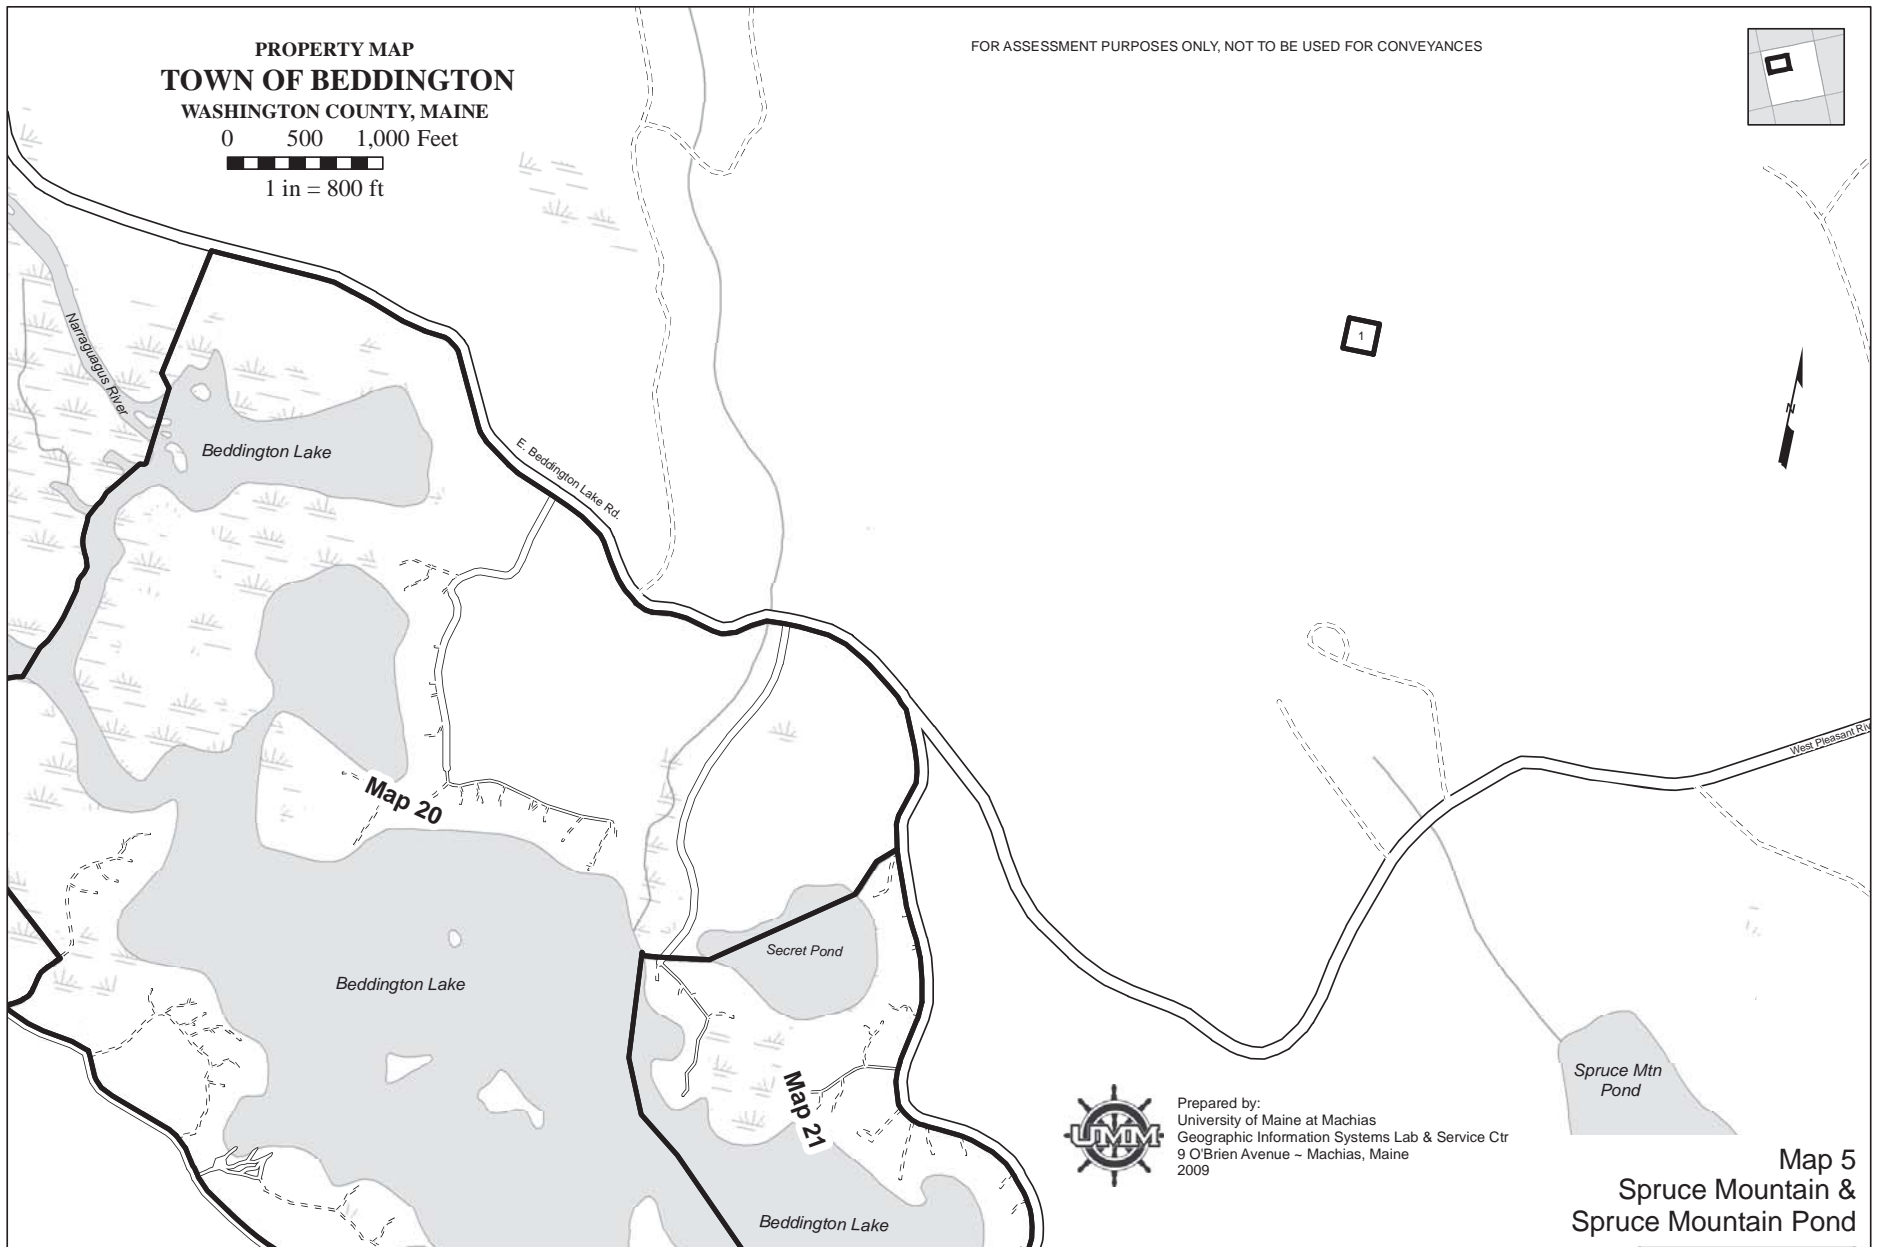

PROPERTY MAP
TOWN OF BEDDINGTON
WASHINGTON COUNTY, MAINE

0 500 1,000 Feet
1 in = 800 ft

FOR ASSESSMENT PURPOSES ONLY, NOT TO BE USED FOR CONVEYANCES

Prepared by:
University of Maine at Machias
Geographic Information Systems Lab & Service Ctr
9 O'Brien Avenue - Machias, Maine
2009

Map 5
Spruce Mountain &
Spruce Mountain Pond