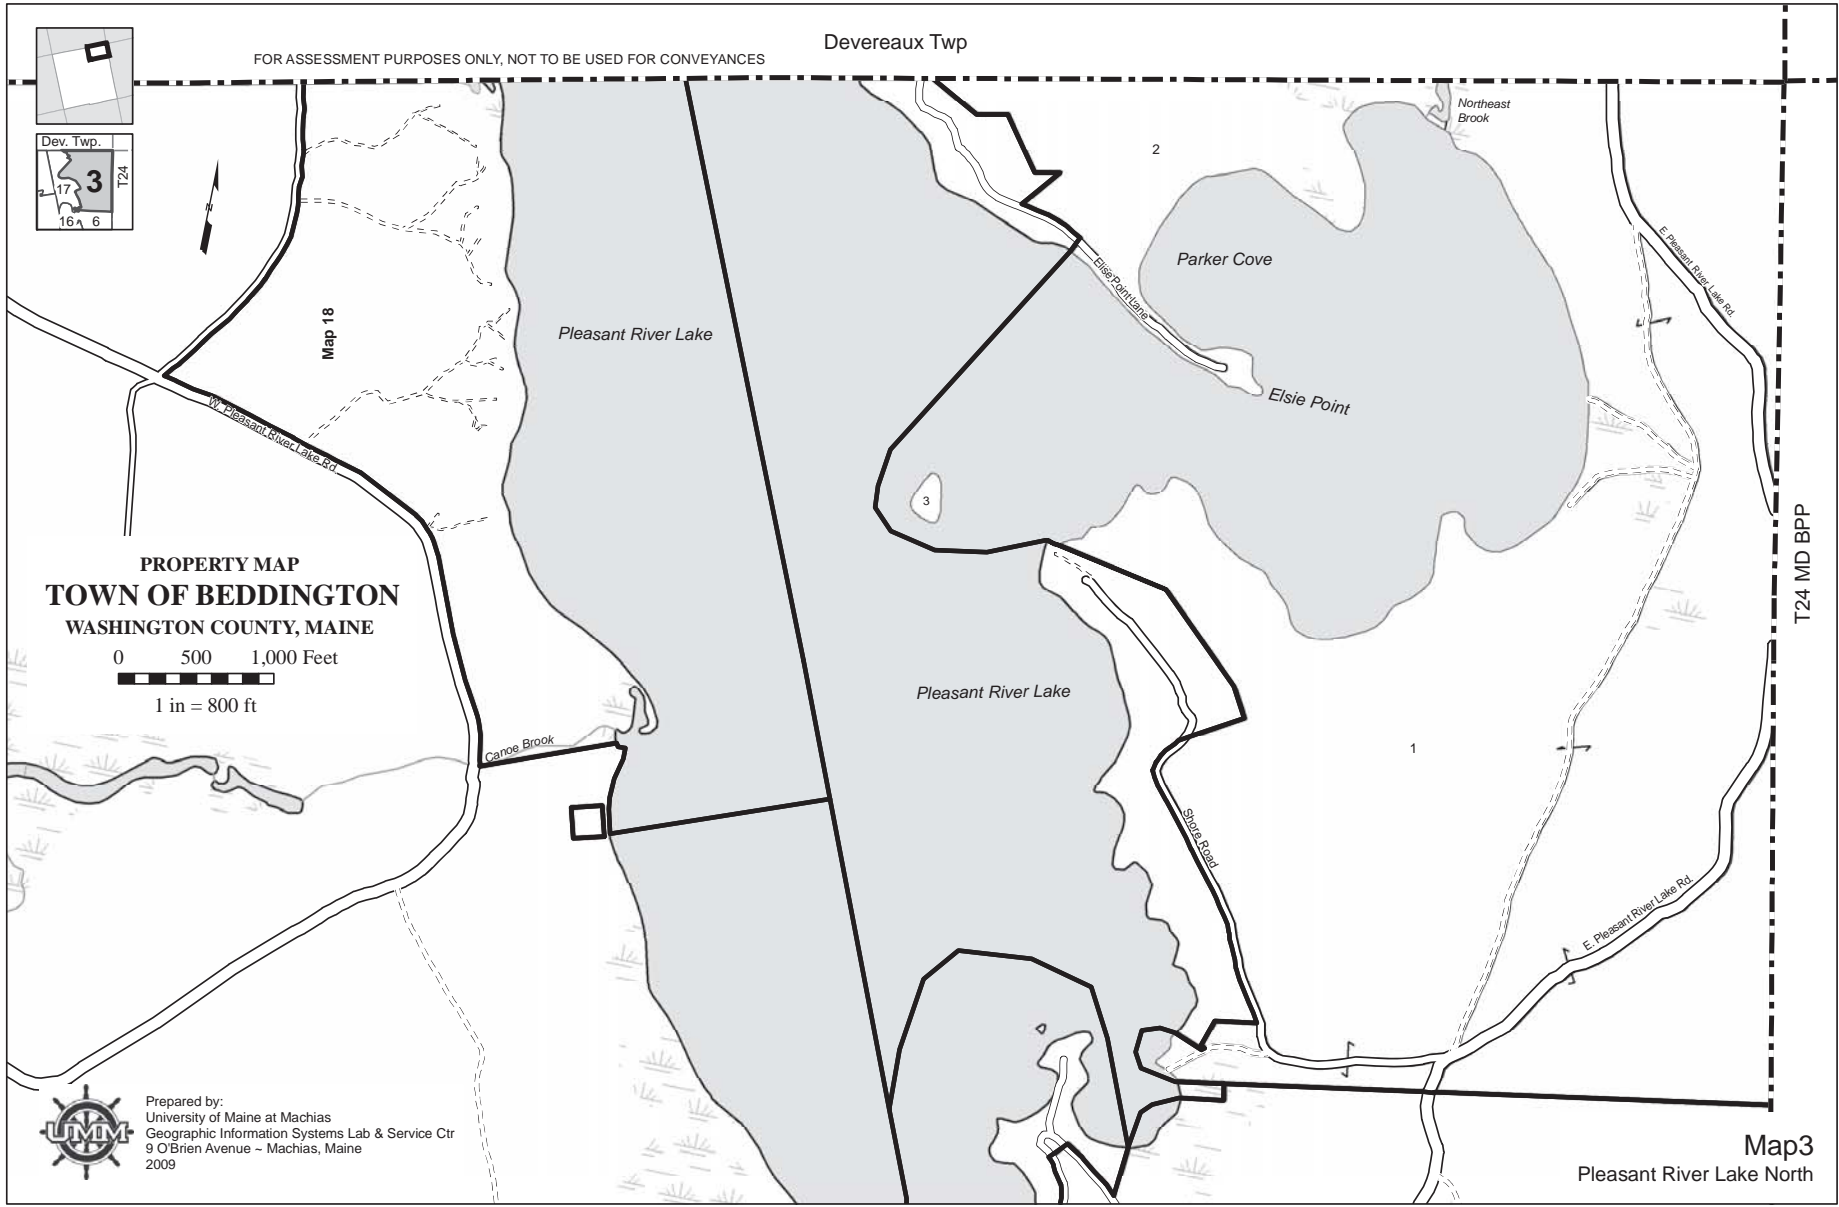

FOR ASSESSMENT PURPOSES ONLY, NOT TO BE USED FOR CONVEYANCES  
Devereaux Twp

**PROPERTY MAP**  
**TOWN OF BEDDINGTON**  
WASHINGTON COUNTY, MAINE

0 500 1,000 Feet  
1 in = 800 ft

Prepared by:  
University of Maine at Machias  
Geographic Information Systems Lab & Service Ctr  
9 O'Brien Avenue - Machias, Maine  
2009

Map3  
Pleasant River Lake North