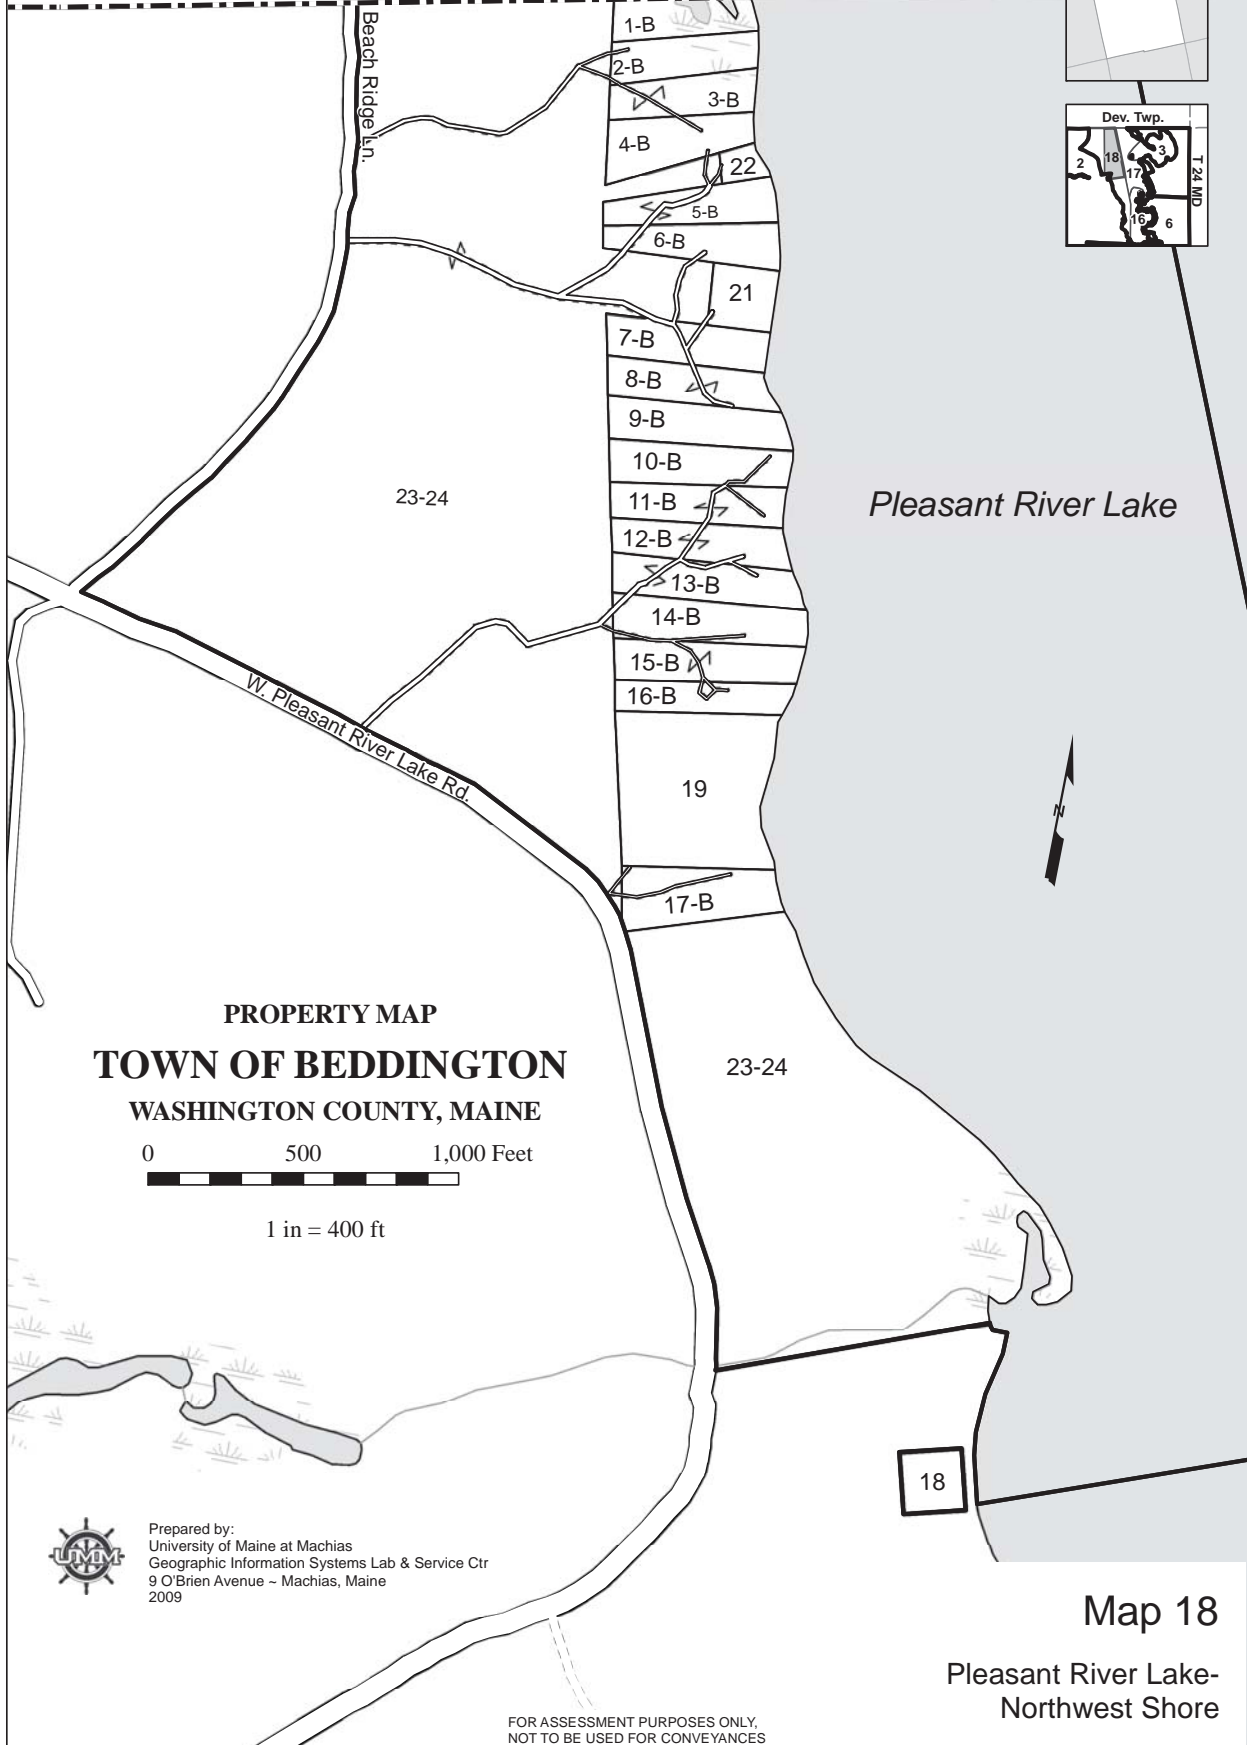

Devereaux Twp

**PROPERTY MAP  
TOWN OF BEDDINGTON  
WASHINGTON COUNTY, MAINE**

0 500 1,000 Feet

1 in = 400 ft

Prepared by:  
University of Maine at Machias  
Geographic Information Systems Lab & Service Ctr  
9 O'Brien Avenue - Machias, Maine  
2009

18

Map 18

Pleasant River Lake-  
Northwest Shore

FOR ASSESSMENT PURPOSES ONLY,  
NOT TO BE USED FOR CONVEYANCES