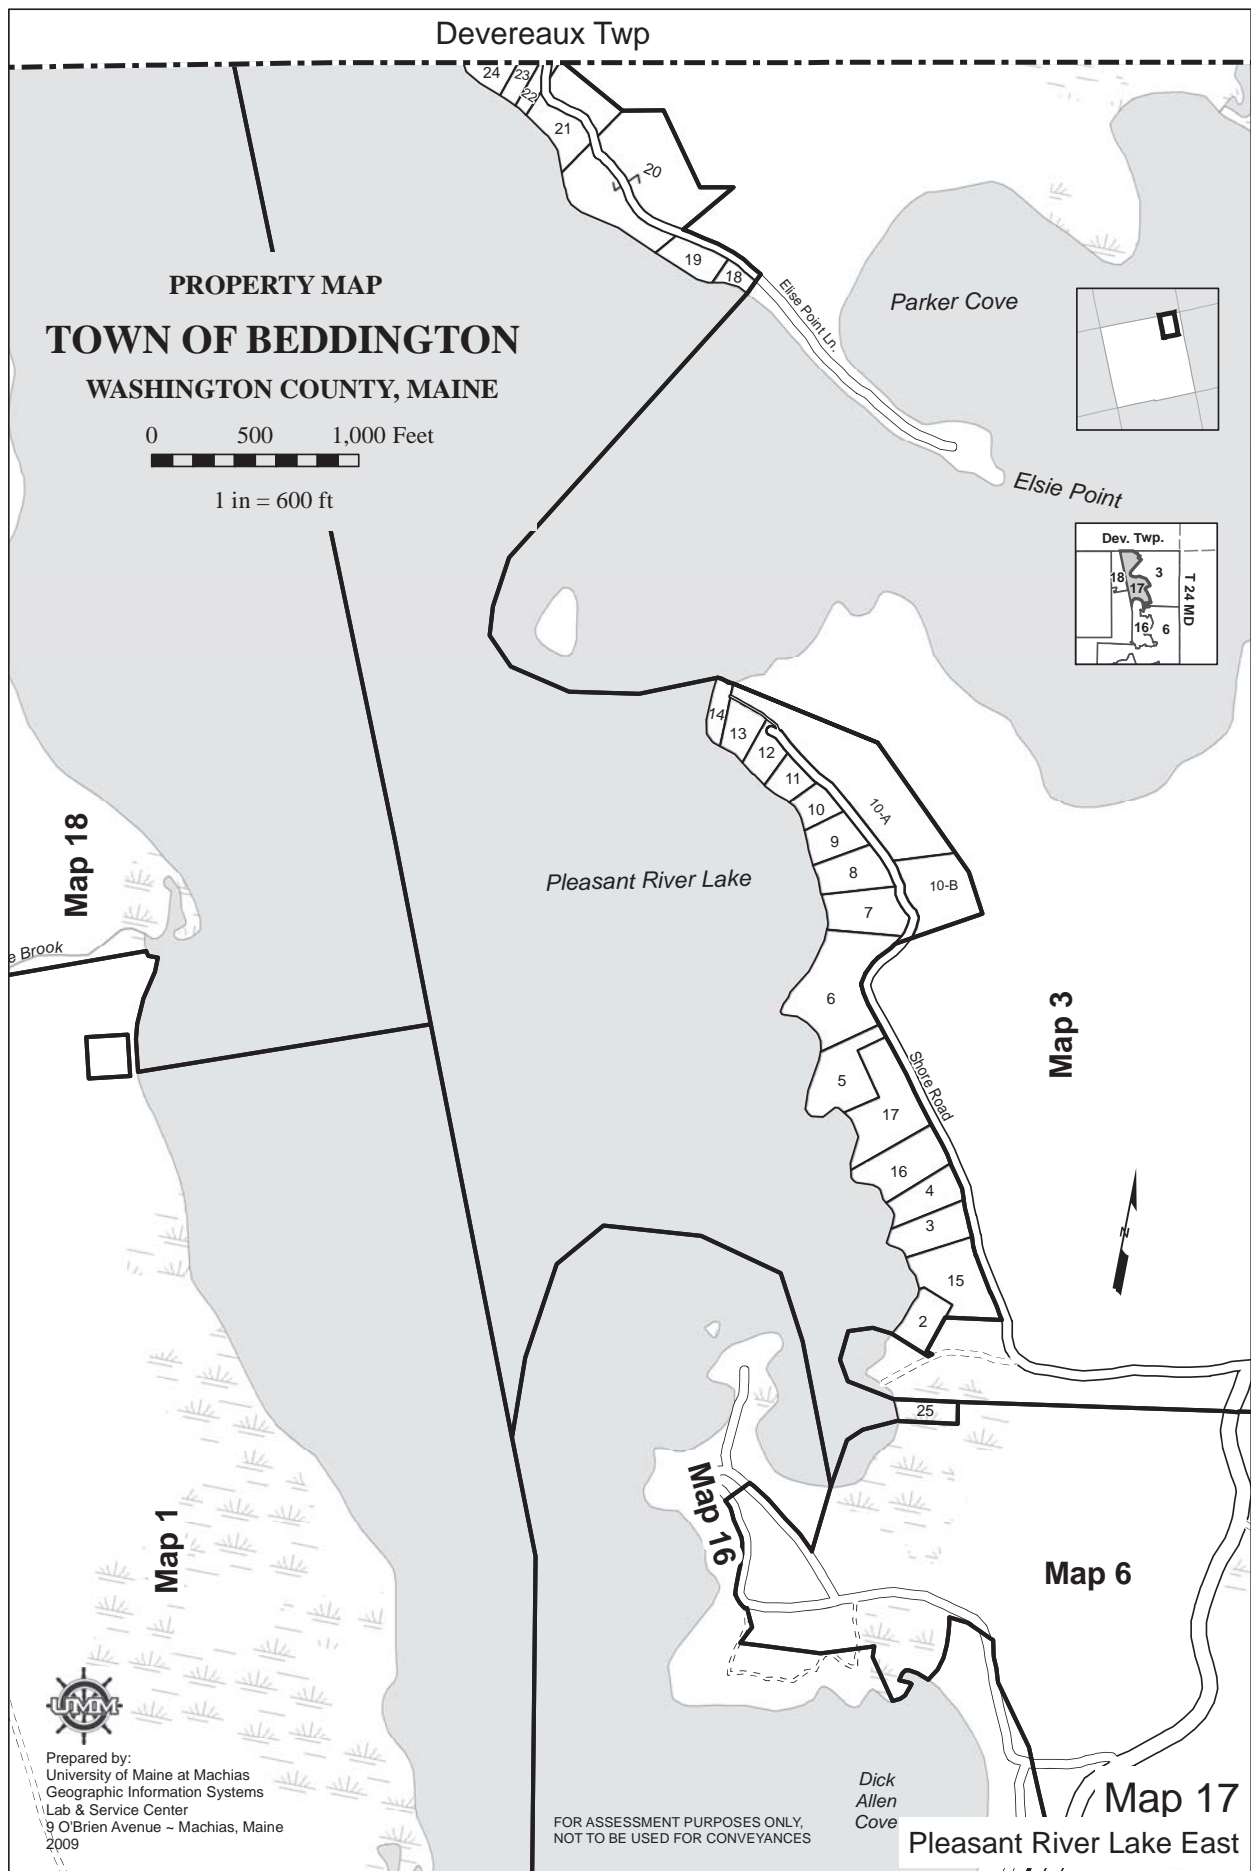

Devereaux Twp

**PROPERTY MAP**  
**TOWN OF BEDDINGTON**  
WASHINGTON COUNTY, MAINE

0 500 1,000 Feet

1 in = 600 ft

Map 18

Brook

Pleasant River Lake

Parker Cove

Elsie Point

Map 3

Shore Road

Map 6

Map 19

Map 17

Pleasant River Lake East

Prepared by:  
University of Maine at Machias  
Geographic Information Systems  
Lab & Service Center  
9 O'Brien Avenue - Machias, Maine  
2009