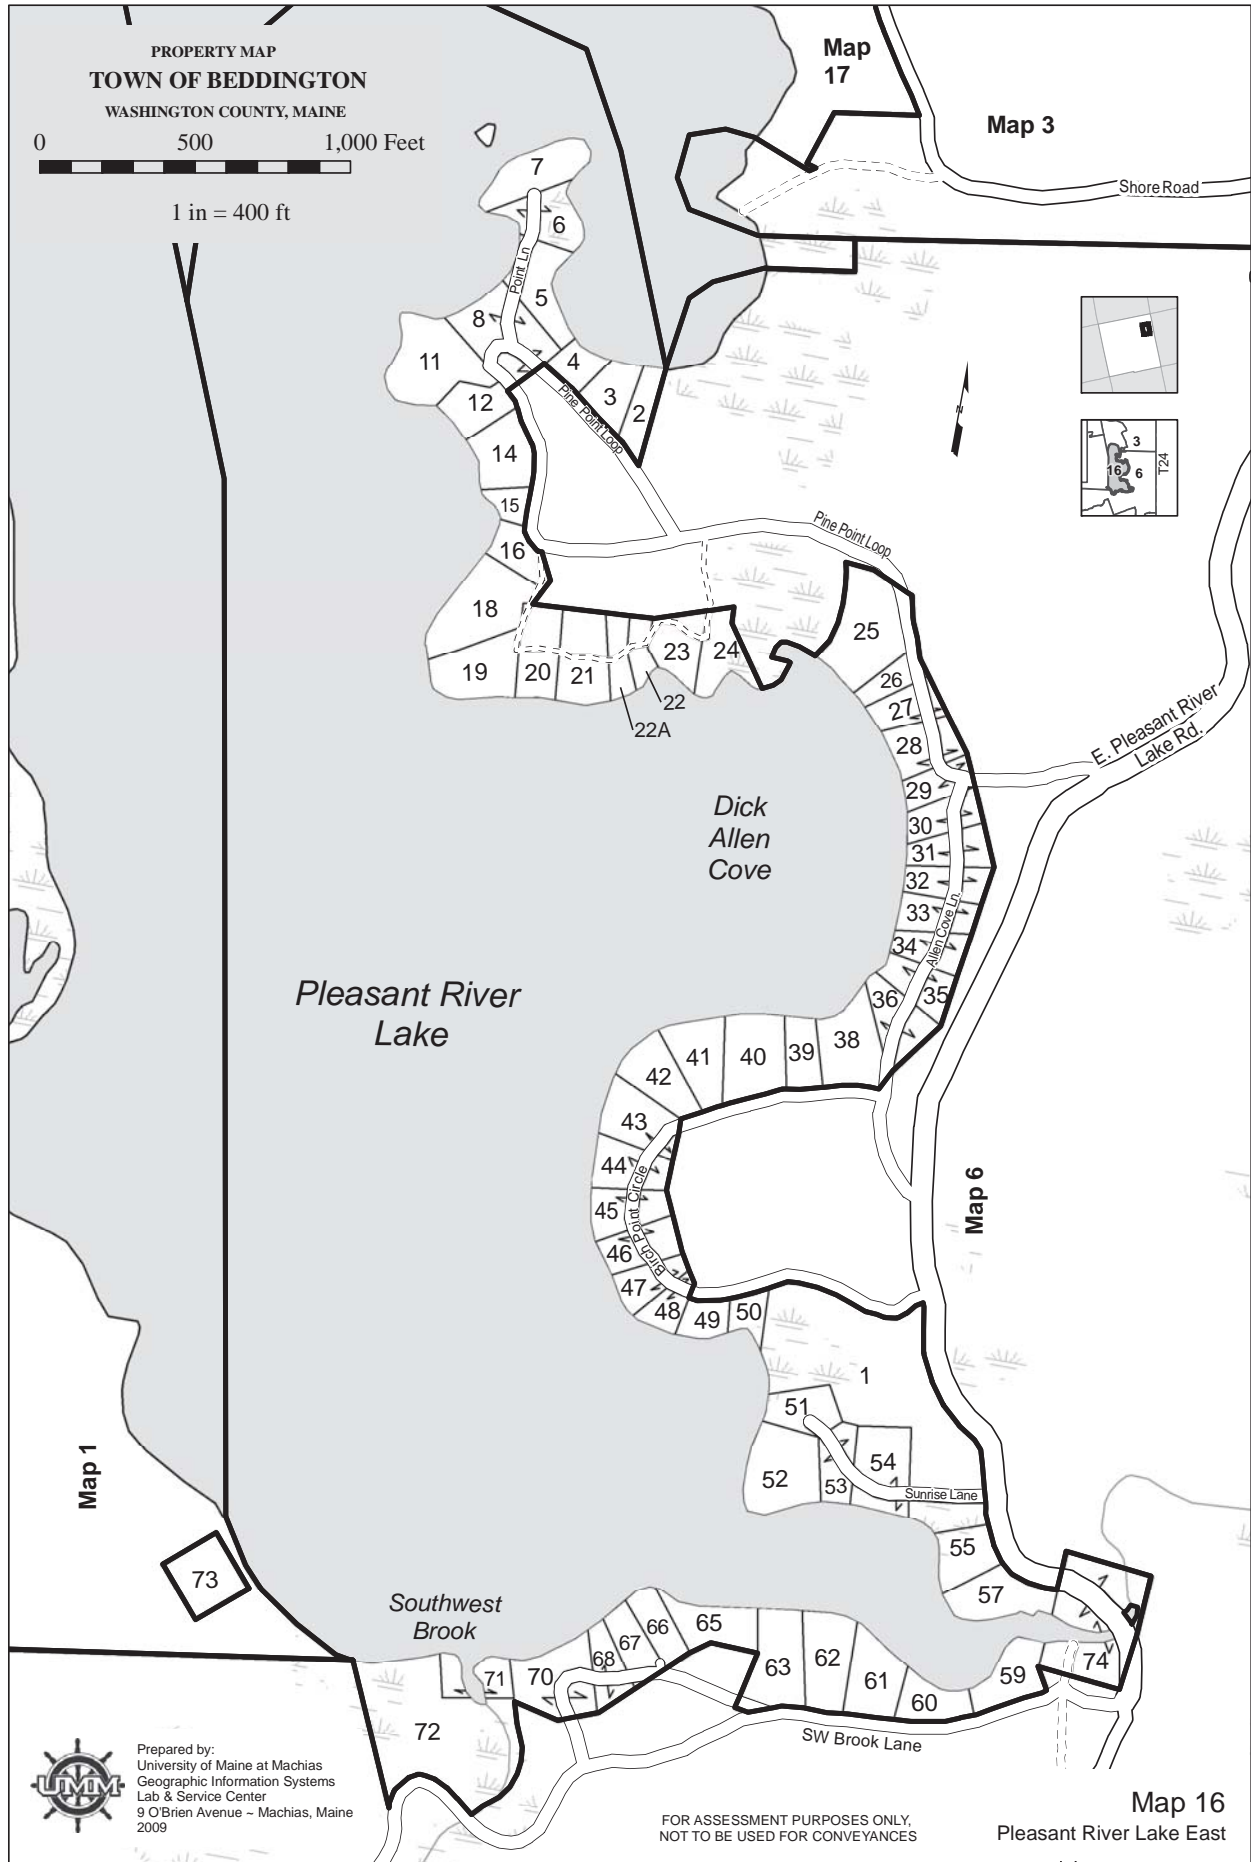

PROPERTY MAP
TOWN OF BEDDINGTON
WASHINGTON COUNTY, MAINE

0 500 1,000 Feet

1 in = 400 ft

Prepared by:
University of Maine at Machias
Geographic Information Systems
Lab & Service Center
9 O'Brien Avenue - Machias, Maine
2009

FOR ASSESSMENT PURPOSES ONLY,
NOT TO BE USED FOR CONVEYANCES

Map 16
Pleasant River Lake East